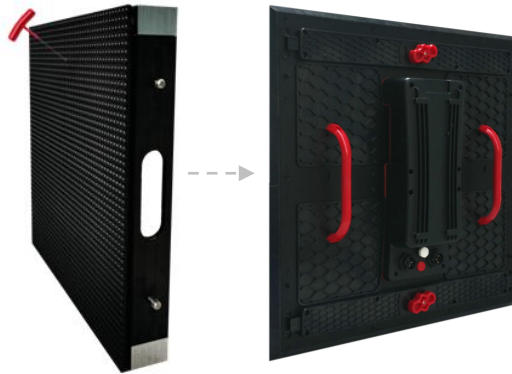

Allen access